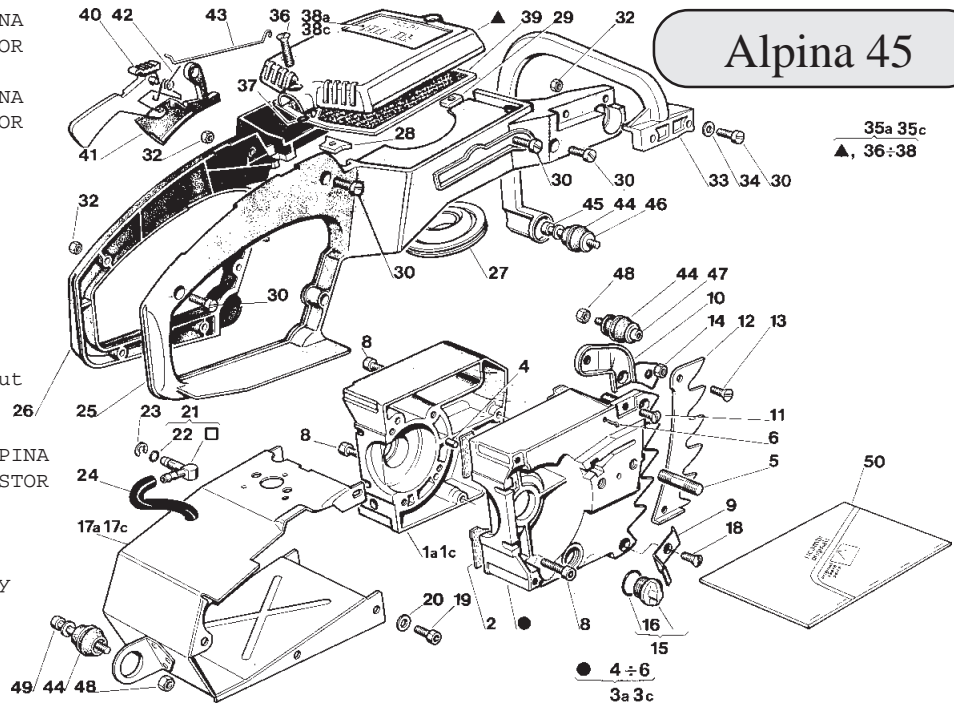

- 1a 4520640 1 Crankcase L. ALPINA
- 1c 4520645 1 Crankcase L. CASTOR
- 2 3723071 1 Gasket
- 3a 8520650 1 Crankcase R. ALPINA
- 3c 8520655 1 Crankcase R. CASTOR
- 4 3180060 2 Pin
- 5 2610110 2 M8x49 Stud
- 6 3311020 1 2x16 Cotter oin
- 8 2135030 6 TX M5x20 Screw
- 9 3749010 1 Chain guard
- 10 3610940 1 Flange
- 11 2162140 1 TSPI M5x18 Screw
- 12 3611080 1 Spike
- 13 2162140 1 TSPI M5x18 Screw
- 14 2432040 2 M5 Self-locking nut
- 15 4150760 1 Oil tank cap ass. 26
- 16 3721020 1 Oil tank cap seal
- 17a 4151340 1 Cylinder cover ALPINA
- 17c 4151345 1 Cylinder cover CASTOR
- 18 2135040 1 TX M5x13 Screw
- 19 2135010 3 TX M5x14 Screw
- 20 2312090 3 Ø5 Washer
- 21 8748390 1 Fuel fitting ass.y
- 22 3721010 1 Seal
- 23 3351010 1 Snap ring
- 24 3782100 1 Fuel line
- 25 4560380 1 Semi handle R
- 26 4560390 1 Semi hadle L
- 27 3744520 1 Protection
- 28 3611060 1 Cover support
- 29 3611020 1 Cover suppor
- 30 2135030 9 TX M5x20 Screw
- 32 2412030 10 M5 Nut
- 33 4560400 1 Handle
- 34 2321150 2 Ø5,5 Washer
- 35a 4151350 1 Air filter cover ALPINA
- 35c 4151355 1 Air filter cover CASTOR
- 36 2142200 2 TSGS M6x35 Screw
- 37 3721030 1 Retainer
- 38a 3762550 1 Transler ALPINA
- 38c 3763460 1 Transfer CASTOR
- 39 3781140 1 Air filter
- 40 3743140 1 Safety lever
- 41 4151700 1 Throttle lever and spring
- 42 3653280 1 Spring
- 43 3655090 1 Throttle rod

- 44 3744070 3 Shock absorber
- 45 4120570 1 M6x43 Screw and washer
- 46 3610020 1 Ø6 Cup
- 47 4120840 1 M6x40 Screw and washer
- 48 2432030 2 M6 Nut
- 49 4120850 1 M6x40 Screw and washer
- 50 8723071 1 Casket-set

PARTS OF PREVIOUS MODELS

- 1a 4520010 1 Crankcase L. ALPINA
- 1c 4520015 1 Crankcase L. CASTOR
- 3a 8520020 1 Crankcase R. ALPINA
- 3c 8520025 1 Crankcase R. CASTOR
- 2 3723070 1 Gasket
- 1a 4520011 1 Crankcase L. ALPINA
- 1c 4520016 1 Crankcase L. CASTOR
- 3a 8520021 1 Crankcase R. ALPINA
- 3c 8520026 1 Crankcase R. CASTOR

- 1 8150612 1 Crankshafll ass.y
- 2 3116020 1 Needle bearing
- 3 3151010 1 Flywheel key
- 4 3112030 2 Ball bearing
- 5 3121070 2 Seal ring
- 7 8540050 1 Piston ass.
- 9 3158010 1 Piston pin
- 10 3356020 2 Circlip
- 11 8123070 1 Piston ring
- 12 4540530 1 Cylinder
- 13 3723020 1 Gasket
- 14 2652340 4 Screw M5
- 15 2670280 4 Nut M5
- 16 4121640 1 Muffler
- 17 3723920 1 Gasket
- 18 2135010 3 Screw M5x14
- 19 2135180 1 Screw M5x12
- 20 2432040 1 Self locking nut M5
- 21 3723050 1 Gasket
- 22 3748060 1 Intake manifold
- 23 3723740 2 Gasket
- 24 3723750 1 Gasket
- 25 3748460 1 Heat block
- 26 4153060 1 Carburator Tillotson
- 28 3748480 1 Extension
- 29 2382120 2 Spacer
- 30 3610960 1 Choke lever
- 31 3610970 1 Retainer
- 32 2321150 1 Washer Ø 5,5
- 33 2122490 2 Screw M5x80 inox
- 34 3745230 1 Rubber gasket
- 35 3657140 1 Clamp
- 36 8540530 1 Cylinder-piston ass.y