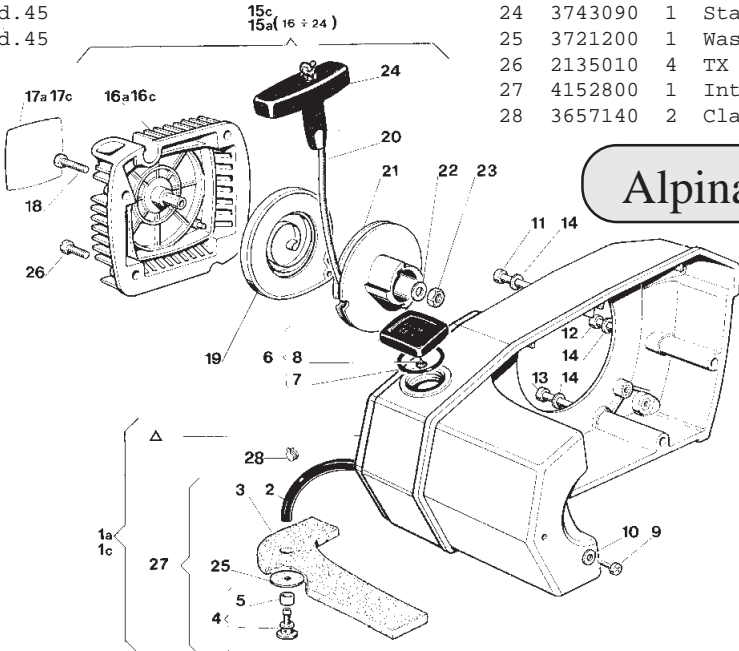

Alpina 41/45

1a	4121160	1	Shroud ass.y ALPINA mod.41
1c	4121165	1	Shroud ass.y CASTOR mod.41
1a	4121190	1	Shroud ass.y ALPINA mod.45
1c	4121195	1	Shroud ass.y CASTOR mod.45
2	3782180	1	Fuel line
3	3783020	1	Intake felt
4	8748020	1	Intake
5	3781100	1	Fuel intake screen
6	4150770	1	Fuel tank-cap
7	3721050	3	Fuel tank-cap seal
8	3745280	1	Mix tank-cap valve
9	2123030	1	TC 5x23 Screw
10	2312090	1	Ø5 Washer
11	2122330	1	TCCI M5x70 ScREW
12	2135110	1	TX M5x45 Screw
13	2122210	1	TCCI M5x62 Screw
14	2312090	3	Ø5 Washer
15a	4152360	1	Starter ass.y ALPINA
15c	4152365	1	Starter ass.y CASTOR
16a	4152110	1	Starter cover ALPINA
16c	4152115	1	Starter cover CASTOR
17a	3762560	1	Sticker ALPINA
17c	3763470	1	Sticker CASTOR
18	2172090	1	TSPCE M5x40 Screw
19	4150120	1	Spring ass.y
20	4250630	1	Starter rope
21	4560440	1	Starter pulley

22	2312150	1	Ø5x15x15 Washer
23	2452040	1	M5 Nut
24	3743090	1	Starter handle
25	3721200	1	Washer
26	2135010	4	TX M5x14 Screw
27	4152800	1	Intake ass.y
28	3657140	2	Clamp