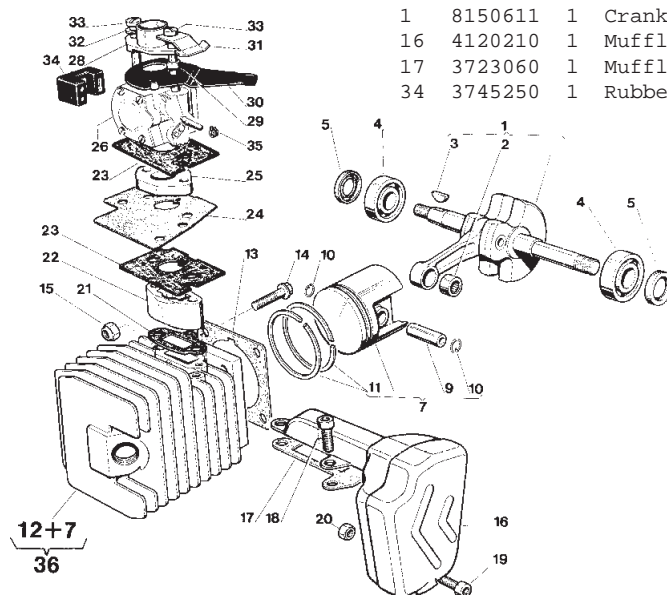

Alpinia 45

PARTS FOR CHAIN-SAWS TILL AUGUST 1989

- 12 4540131 1 Cylinder
- 16 4120211 1 Muffler
- 17 3723061 1 Gasket
- 36 8540131 1 Cylinder piston ass

PARTS OF PREVIOUS MODELS

- 1 8150611 1 Crankshaft ass Ø 10 mm
- 16 4120210 1 Muffler
- 17 3723060 1 Muffler gasket
- 34 3745250 1 Rubber gasket