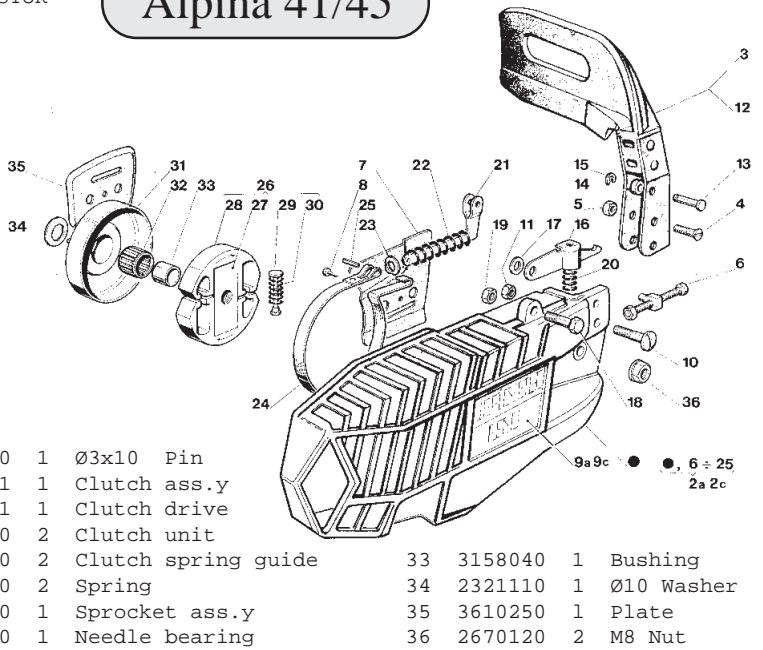

2a	4151850	1	Clutch housing with brake ass.y ALPINA
2c	4151855	1	Clutch housing with brake ass.y CASTOR
3	4151360	1	H. guard (without br.)
4	2142050	1	TSGS M5x14 Screw
5	2412030	1	M5 Nut
6	8652290	1	Chain tensioner
7	3610990	1	Plate
8	2123020	1	TC3,9x13 Self tapping screw
9a	3762620	1	Sticker mod. 41 ALPINA
9c	3763510	1	Sticker mod. 45 CASTOR
9a	3762550	1	Sticker mod. 41 ALPINA
9c	3763460	1	Sticker mod. 45 CASTOR
10	2652280	1	Screw
11	2412090	1	M6 Nut
12	4151361	1	Hand guard (with br.)
13	3640670	1	Hand guard fix pin
14	2382130	1	Bushing
15	3351050	1	Ø4 Snap ring
16	3611030	1	Hook
17	2321210	1	Ø6 Washer
18	2652320	1	TE M6 Screw
19	2432030	1	M6 Nut
20	3653310	1	Spring
21	3611040	1	Chain brake lever
22	3653300	1	Spring
23	2321170	1	Ø7 Washer
24	3611350	1	Chain brake band

Alpina 41/45