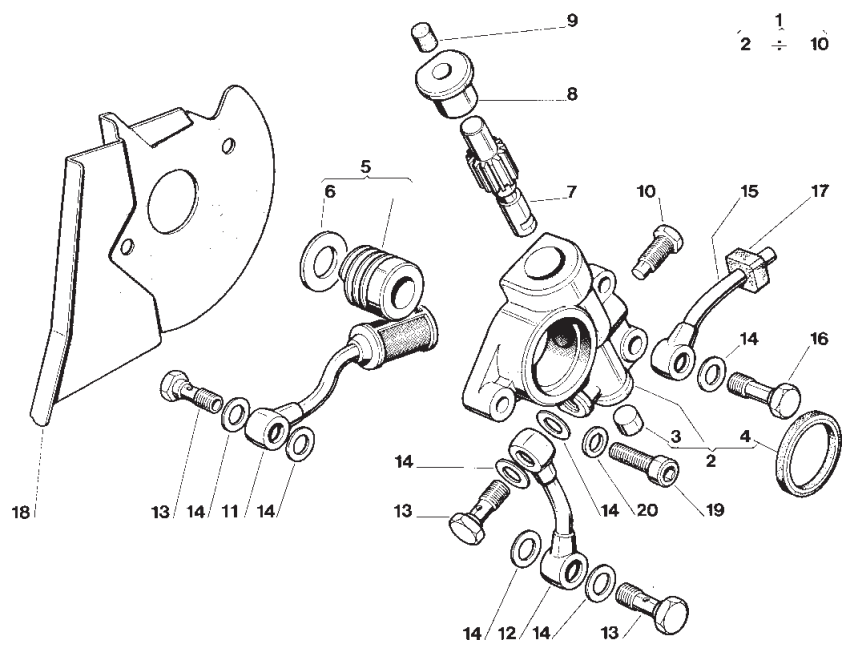

22	2312150	1	Ø5x15x15 Washer
23	2452040	1	M5 Nut
24	3743090	1	Starter handle
25	3721200	1	Washer
26	2135010	4	TX M5x14 Screw
27	4152800	1	Intake ass.y
28	3657140	2	Clamp

Alpina 41/45

- 1 8154020 1 Oil pump ass.y
- 2 8520320 1 Pump body ass.y
- 3 3640120 1 Pump cap
- 4 3121090 1 Seal ring
- 5 8180030 1 Fem. screw ass.y
- 6 3640530 1 Thrust washer
- 7 3170011 1 Pump plunger
- 8 3640710 1 Bushing
- 9 3783090 1 Crease fel
- 10 2652030 1 Screw
- 11 4150160 1 Pick-up oil
- 12 4120290 1 Oil intake tube
- 13 2652570 3 Screw
- 14 2360010 7 Ø6 Washer
- 15 4120250 1 Oil line
- 16 2652040 1 Screw
- 17 3745030 1 Gasket
- 18 4610360 1 Plale
- 19 2135030 2 TX M5x20 Screw
- 20 2312090 2 Ø5 Washer

PARTS OF PREVIOUS MODELS
 13 2652060 1 Screw M6x16

Alpina 41/45

- 1 4153060 1 Tillotson Carburetor ass.y
- 2 3748600 1 Fitting
- 3 3630470 1 Inlet needle
- 4 3611330 1 Control lever
- 5 3640820 1 Fulcrum pin
- 6 2652400 1 Pin retaining screw
- 7 3653330 1 Control spring
- 8 3611320 1 Welch plug
- 9 3640840 1 Valve
- 10 3640830 1 Throttle shutter shaft
- 11 3654010 1 HU 19 F Shaft spring
- 12 3351060 1 Retainer
- 13 2652390 1 Screw and washer
- 14 3611340 1 Throttle shutter
- 15 2652470 1 High mixture screw
- 16 2652460 1 idle mixture screw
- 17 3653350 2 Spring
- 18 for.ass 1 Gasket
- 19 for.ass 1 Diaphragm
- 20 3611310 1 Cover
- 21 2652430 4 Screw and washer
- 22 3781210 1 Screen
- 23 for.ass 1 Pump diaphragm
- 24 for.ass 1 Pump gasket
- 25 3748900 1 Cover
- 26 2652410 4 Cover screw
- 27 2652800 1 Idle speed screw
- 28 3748620 2 Plastic bushing
- 29 8723300 1 Diaphragm-gasket-set (incl. 18,19,23,24)