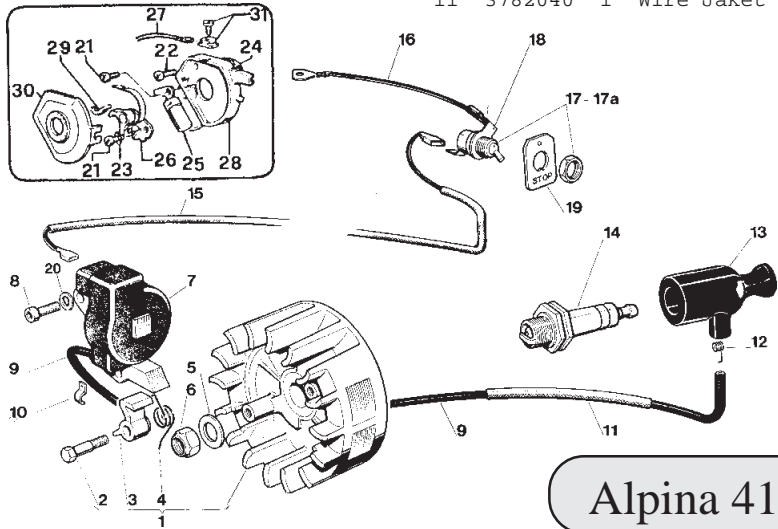

1	4152450	1	Flywheel ass.y	6	2432050	1	M8 Self locking nut	12	3657050	1	Cable end
2	2652260	2	Screw	7	3210270	1	Electronic coil	13	3748210	1	Spark plug cover
3	3748440	2	Starter hook	8	2132510	2	TCCE M4x22 Screw	14	3210020	1	Spark plug
4	3653030	2	Spring	9	3210130	1	Spark plug cable	15	3210350	1	Cable
5	2312080	1	Ø8 Washer	10	3611490	1	Clamp	16	3210250	1	High tension wire 45
				11	3782040	1	Wire Jacket	17	8210151	1	Switch Imod. 41
								17a	8210152	1	Switch Imod. 45
								18	3611070	1	H.T. protection 45
								19	3610440	1	Stop plate 45
								20	2321050	2	Ø4x10x0,5 Washer