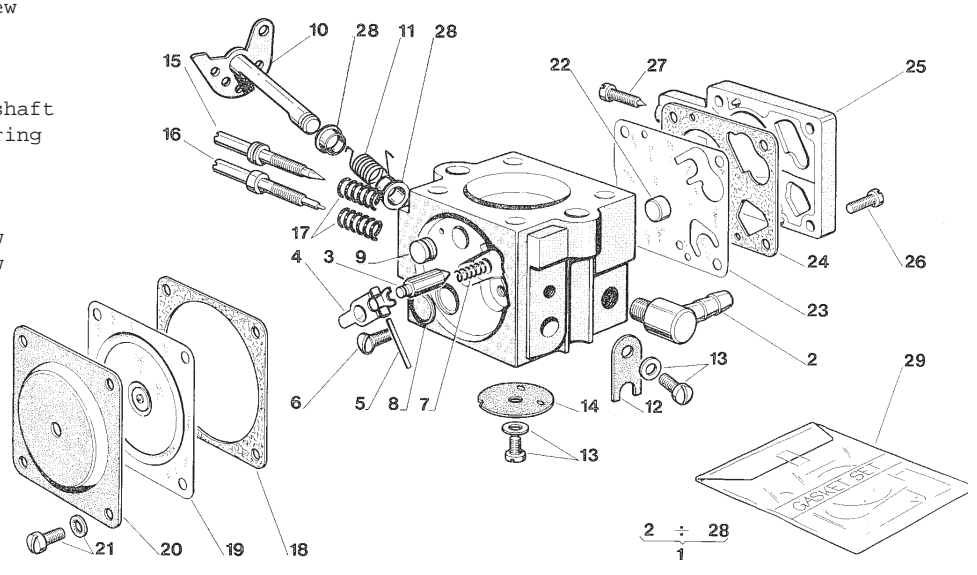

Alpina 41/45