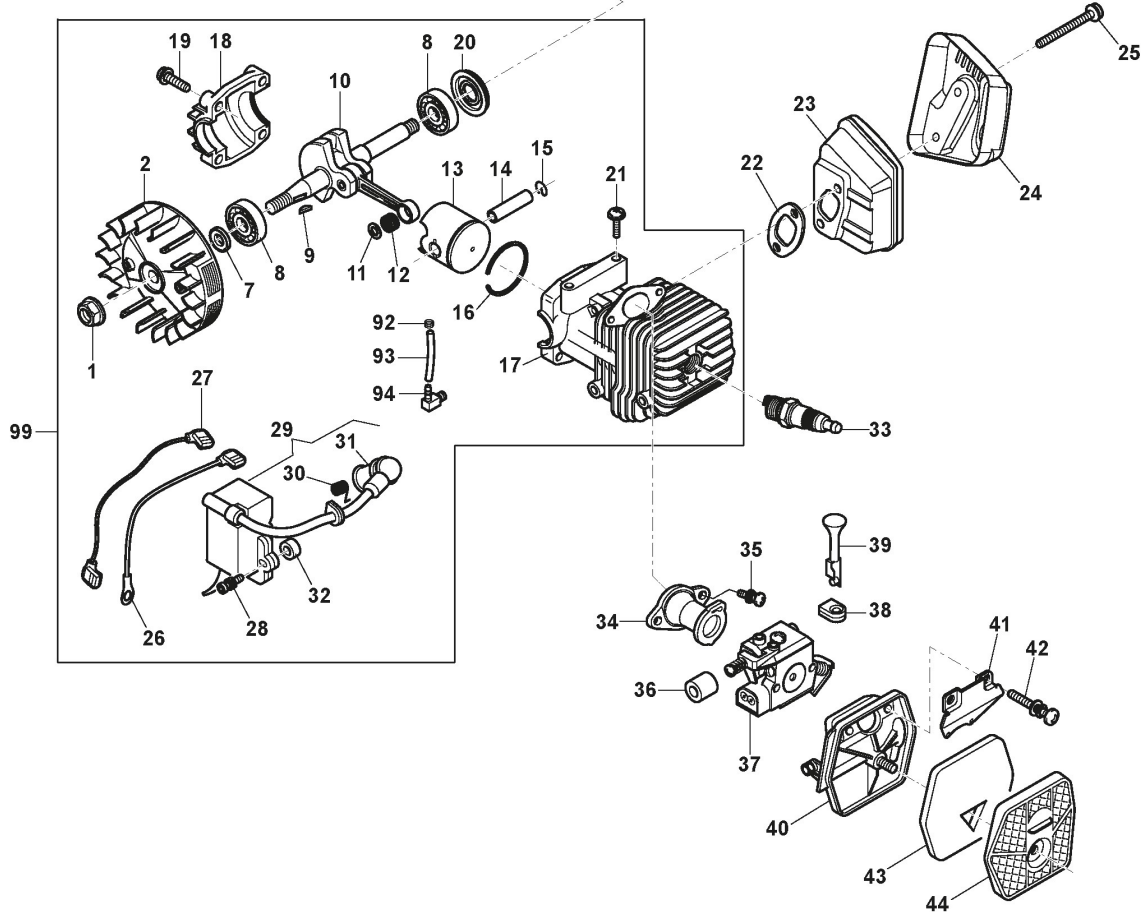

Engine

Ref.nr.	Qty	Item number	Description	Notes	From	Up to
57	2	118804552/0	Cap Assy, Black			
58	1	118804231/0	Primer			
59	1	123867019/0	Pipe			
60	1	123650004/0	Grommet			
61	1	183520007/0	Fuel Pickup Assy			
62	1	118801532/0	Pipe			
63	2	123878082/0	Screw			
64	1	118805231/0	Upper Cover, Grey			
65	1	123600072/0	Guard			
66	1	123202007/0	Chain Guard			
67	1	123878093/0	Screw			
71	1	123600073/0	Gasket			
72	1	123652506/0	Washer			
73	1	123867020/0	Pipe			
74	1	183594508/0	Oil Pump Assy			
75	1	123878083/0	Screw			
76	1	123867024/0	Pipe			
77	2	123878084/0	Screw			
78	1	123109577/0	Cover Pump			
79	2	123878080/0	Screw			
80	1	123235009/0	Needle Bearing			
81	1	123050008/0	Clutch Drum Assy	10"- 1/4		
82	1	123657011/0	Sprocket Washer			
83	1	183215008/0	Clutch Ass.Y			
84	1	123311009/0	Plate			
85	1	118800255/0	Pickup Oil			
86	1	118801162/0	Nozzle			
87	1	123275027/0	Shock Absorber			
88	1	123878093/0	Screw			
89	1	123790022/0	Cap, Black			
90	1	123208412/0	Clamp			
91	1	123878080/0	Screw			
92	1	123206852/0	Fair Led			
93	1	123867018/0	Pipe			
94	1	118803594/0	Joint			
95	1	123220013/0	Fuel Pickup Assy			
96	1	123430593/0	Clutch Spring			
97	1	123600074/0	Guard			
98	1	112728524/0	Screw			
99	1	118805206/0	Engine Short Block			
100	1	118804965/0	Base Components Assy	Only in Yellow