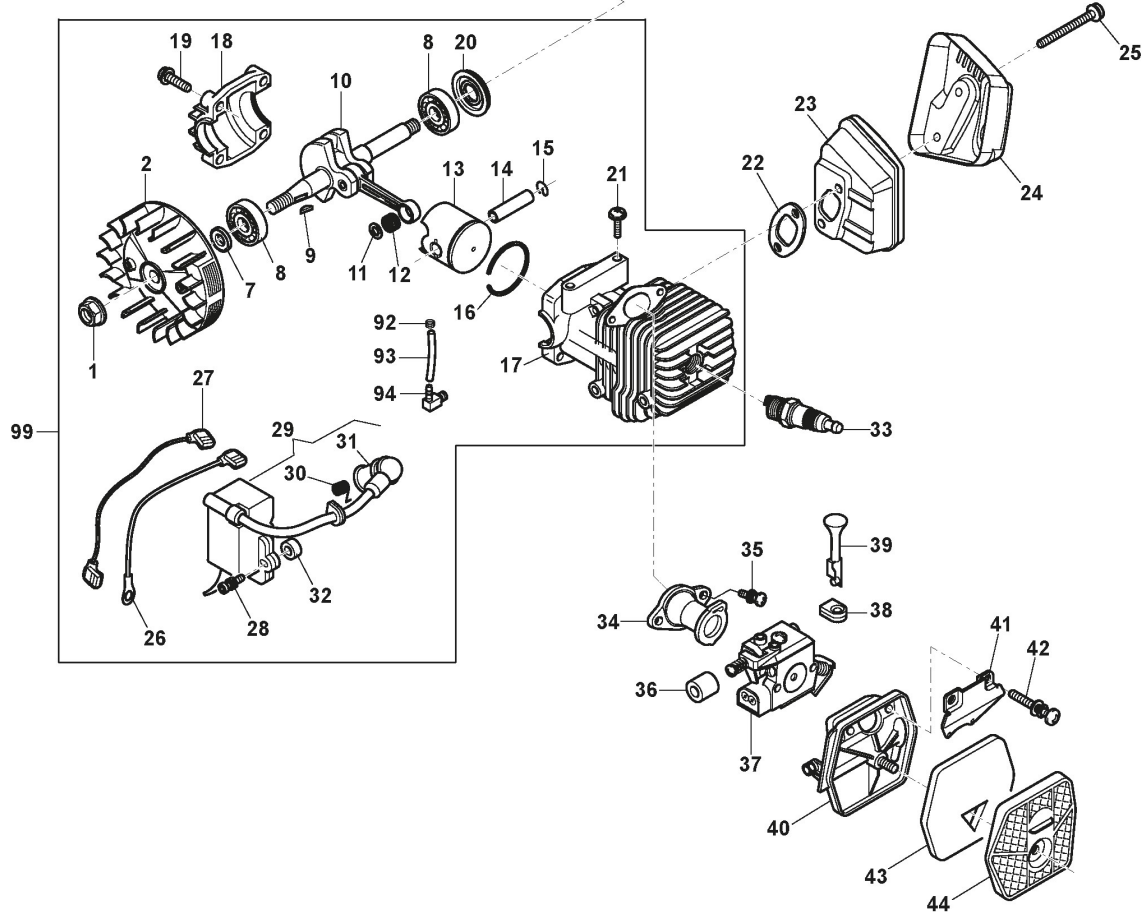

Engine

Ref.nr.	Qty	Item number	Description	Notes	From	Up to
1	1	123120008/0	Nut			
2	1	118805205/0	Flywheel Ass.Y			
7	1	119035162/0	Seal Ring			
8	2	114215219/0	Ball Bearing			
9	1	118800959/0	Key			
10	1	123020030/0	Crankshaft			
11	2	123652505/0	Washer			
12	1	123235008/0	Needle Bearing			
13	1	123590012/0	Piston			
14	1	123760006/0	Piston Pin			
15	2	123202006/0	Circlip			
16	1	123204014/0	Piston Ring			
17	1	118802730/0	Cylinder Assy			
18	1	123082006/0	Stabilizer			
19	4	123878076/0	Screw			
20	1	119035163/0	Seal Ring			
21	4	123878081/0	Screw			
22	1	123280067/0	Muffler Gasket			
23	1	118802733/0	Muffler			
24	1	118804648/0	Muffler Cover			
25	2	123878078/0	Screw			
26	1	6995210	Earth Cable			
27	1	6995227	Stop Wire			
28	2	123878079/0	Screw			
29	1	118805204/0	Electronic Coil			
30	1	6995022	Spark Plug Spring			
31	1	6995066	Spark Plug Cover			
32	2	123160063/0	Spacer			
33	1	3210024	Spark Plug			
34	1	123073516/0	Intake Manifold Assy			
35	2	123878077/0	Screw			
36	1	118801153/0	Sponge Gasket			
37	1	123054034/0	Carburetor			
38	1	123275025/0	Grommet Air-Lever			
39	1	123315093/0	Air Lever, Black			
40	1	118801588/0	Air Cleaner Base			
41	1	123543002/0	Plate			
42	2	123878086/0	Screw			
43	1	123220014/0	Air Filter			
44	1	118801589/0	Cleaner Cover			
49	2	123878122/0	Screw			
50	1	118550596/0	Spike			
51	2	123878008/0	Screw			
52	1	118801598/0	Front Cover, Black			
53	1	118802270/0	Crankcase Ass.Y	Black		
54	2	6995187	Screw			
55	1	183875003/0	Breather Valve Assy			
56	1	123275024/0	Grommet