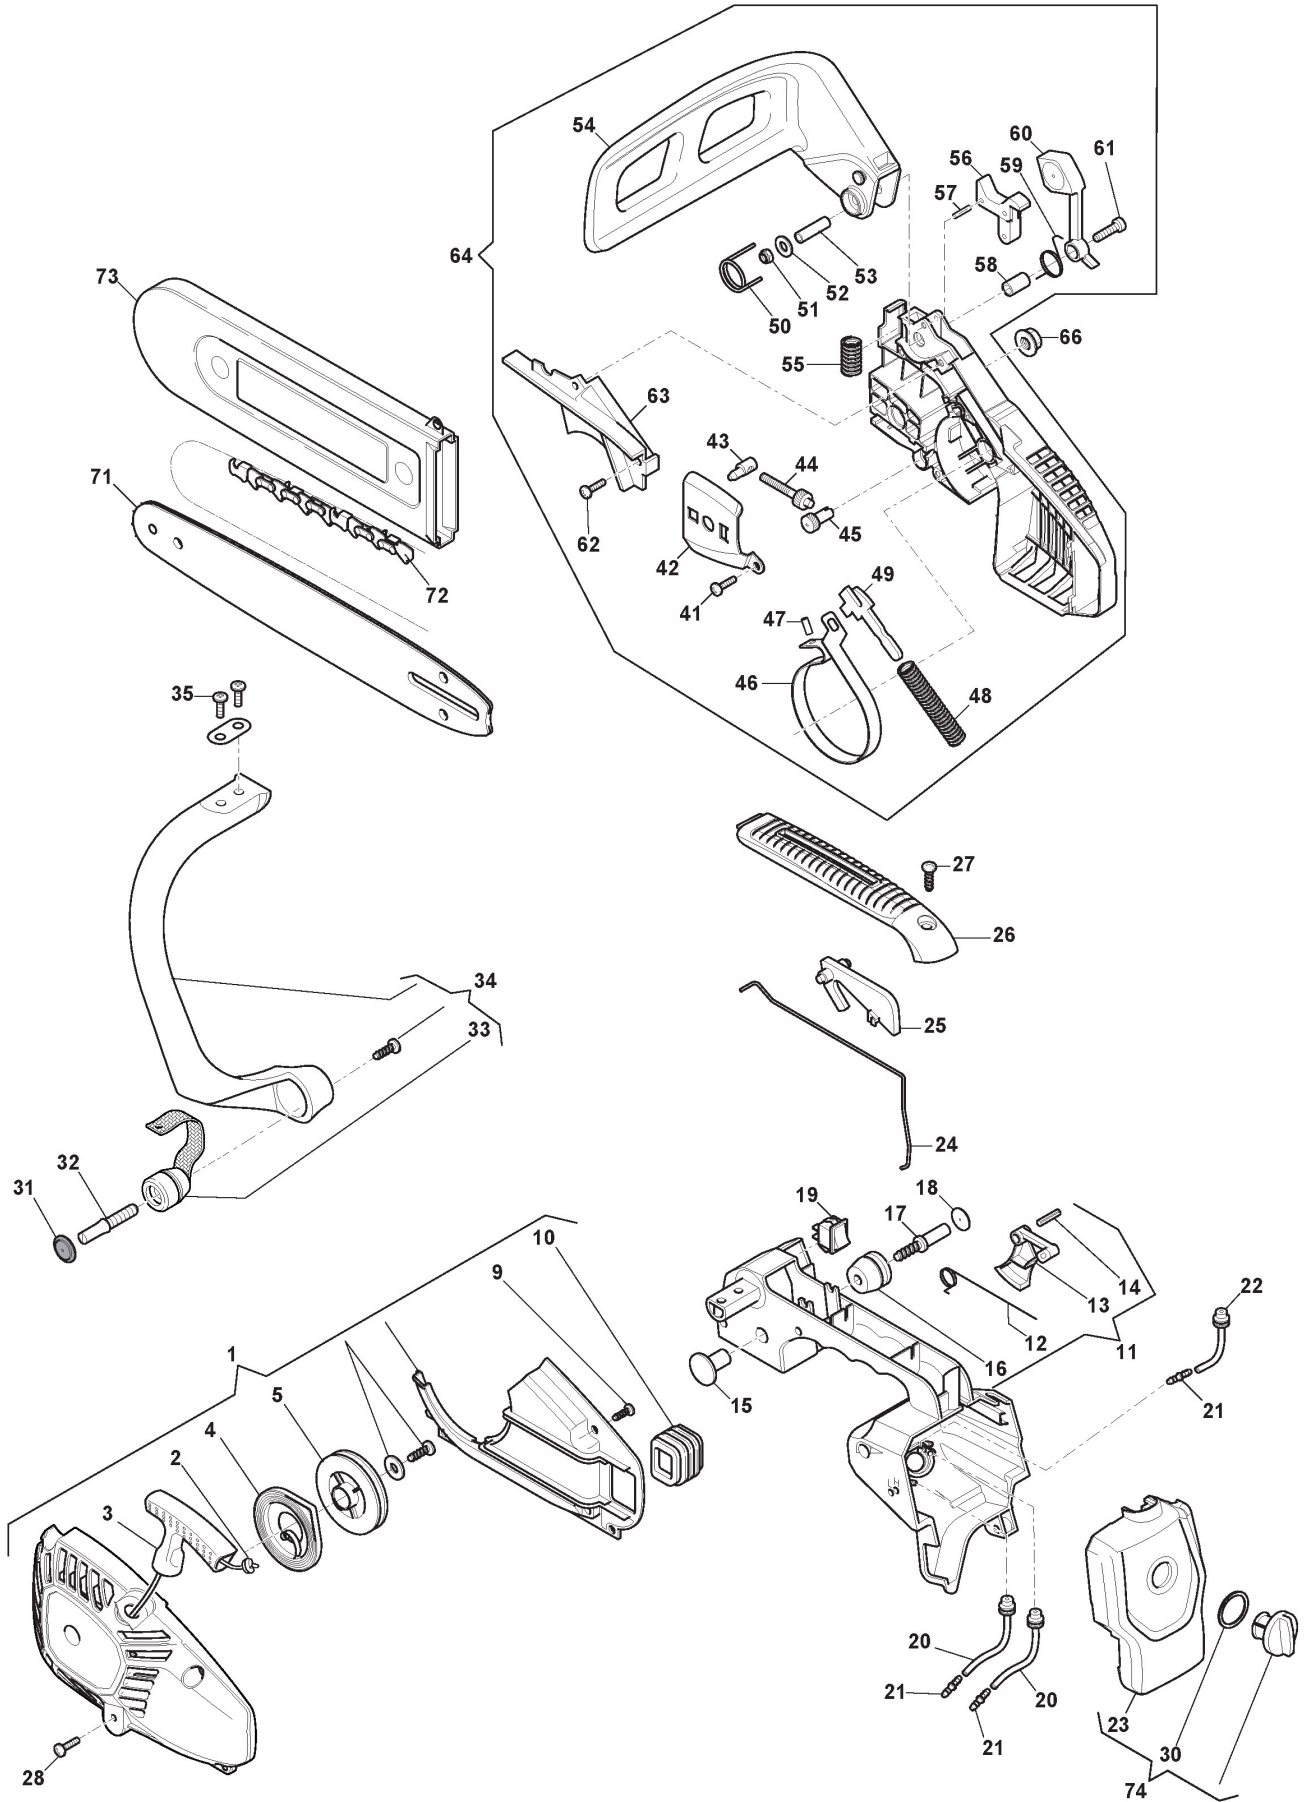

Engine

Ref.nr.	Qty	Item number	Description	Notes	From	Up to
57	2	118804552/0	Cap Assy, Black			
58	1	118804231/0	Primer			
59	1	123867019/0	Pipe			
60	1	123650004/0	Grommet			
61	1	183520007/0	Fuel Pickup Assy			
62	1	118801532/0	Pipe			
63	2	123878082/0	Screw			
64	1	118805231/0	Upper Cover, Grey			
65	1	123600072/0	Guard			
66	1	123202007/0	Chain Guard			
67	1	123878093/0	Screw			
71	1	123600073/0	Gasket			
72	1	123652506/0	Washer			
73	1	123867020/0	Pipe			
74	1	183594508/0	Oil Pump Assy			
75	1	123878083/0	Screw			
76	1	123867024/0	Pipe			
77	2	123878084/0	Screw			
78	1	123109577/0	Cover Pump			
79	2	123878080/0	Screw			
80	1	123235009/0	Needle Bearing			
81	1	123050008/0	Clutch Drum Assy	10"- 1/4		
82	1	123657011/0	Sprocket Washer			
83	1	183215008/0	Clutch Ass.Y			
84	1	123311009/0	Plate			
85	1	118800255/0	Pickup Oil			
86	1	118801162/0	Nozzle			
87	1	123275027/0	Shock Absorber			
88	1	123878093/0	Screw			
89	1	123790022/0	Cap, Black			
90	1	123208412/0	Clamp			
91	1	123878080/0	Screw			
92	1	123206852/0	Fair Led			
93	1	123867018/0	Pipe			
94	1	118803594/0	Joint			
95	1	123220013/0	Fuel Pickup Assy			
96	1	123430593/0	Clutch Spring			
97	1	123600074/0	Guard			
98	1	112728524/0	Screw			
99	1	118805206/0	Engine Short Block			
100	1	118804965/0	Base Components Assy	Only in Yellow		