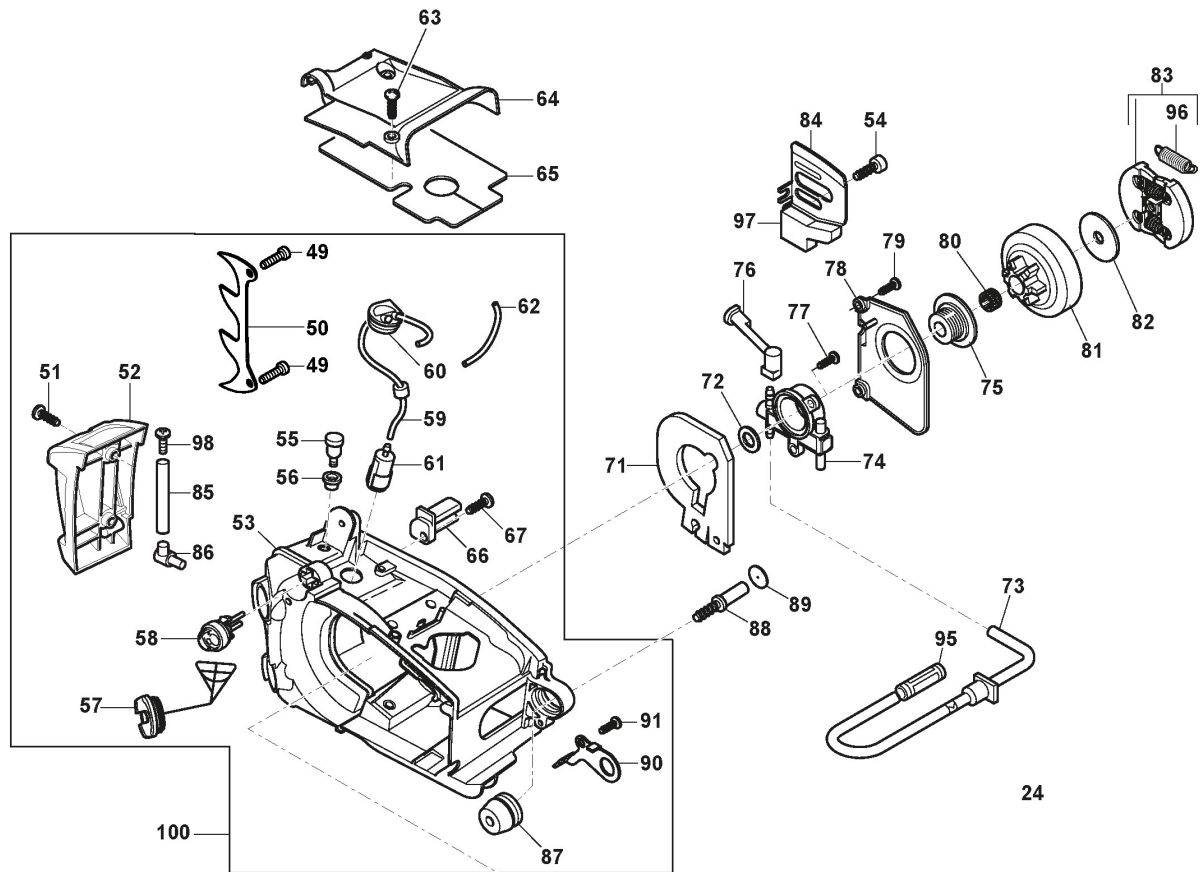

Engine

Ref.nr.	Qty	Item number	Description	Notes	From	Up to
1	1	123120008/0	Nut			
2	1	118805205/0	Flywheel Ass.Y			
7	1	119035162/0	Seal Ring			
8	2	114215219/0	Ball Bearing			
9	1	118800959/0	Key			
10	1	123020030/0	Crankshaft			
11	2	123652505/0	Washer			
12	1	123235008/0	Needle Bearing			
13	1	123590012/0	Piston			
14	1	123760006/0	Piston Pin			
15	2	123202006/0	Circlip			
16	1	123204014/0	Piston Ring			
17	1	118802730/0	Cylinder Assy			
18	1	123082006/0	Stabilizer			
19	4	123878076/0	Screw			
20	1	119035163/0	Seal Ring			
21	4	123878081/0	Screw			
22	1	123280067/0	Muffler Gasket			
23	1	118802733/0	Muffler			
24	1	118804648/0	Muffler Cover			
25	2	123878078/0	Screw			
26	1	6995210	Earth Cable			
27	1	6995227	Stop Wire			
28	2	123878079/0	Screw			
29	1	118805204/0	Electronic Coil			
30	1	6995022	Spark Plug Spring			
31	1	6995066	Spark Plug Cover			
32	2	123160063/0	Spacer			
33	1	3210024	Spark Plug			
34	1	123073516/0	Intake Manifold Assy			
35	2	123878077/0	Screw			
36	1	118801153/0	Sponge Gasket			
37	1	123054034/0	Carburetor			
38	1	123275025/0	Grommet Air-Lever			
39	1	123315093/0	Air Lever, Black			
40	1	118801588/0	Air Cleaner Base			
41	1	123543002/0	Plate			
42	2	123878086/0	Screw			
43	1	123220014/0	Air Filter			
44	1	118801589/0	Cleaner Cover			
49	2	123878122/0	Screw			
50	1	118550596/0	Spike			
51	2	123878008/0	Screw			
52	1	118801598/0	Front Cover, Black			
53	1	118802270/0	Crankcase Ass.Y	Black		
54	2	6995187	Screw			
55	1	183875003/0	Breather Valve Assy			
56	1	123275024/0	Grommet