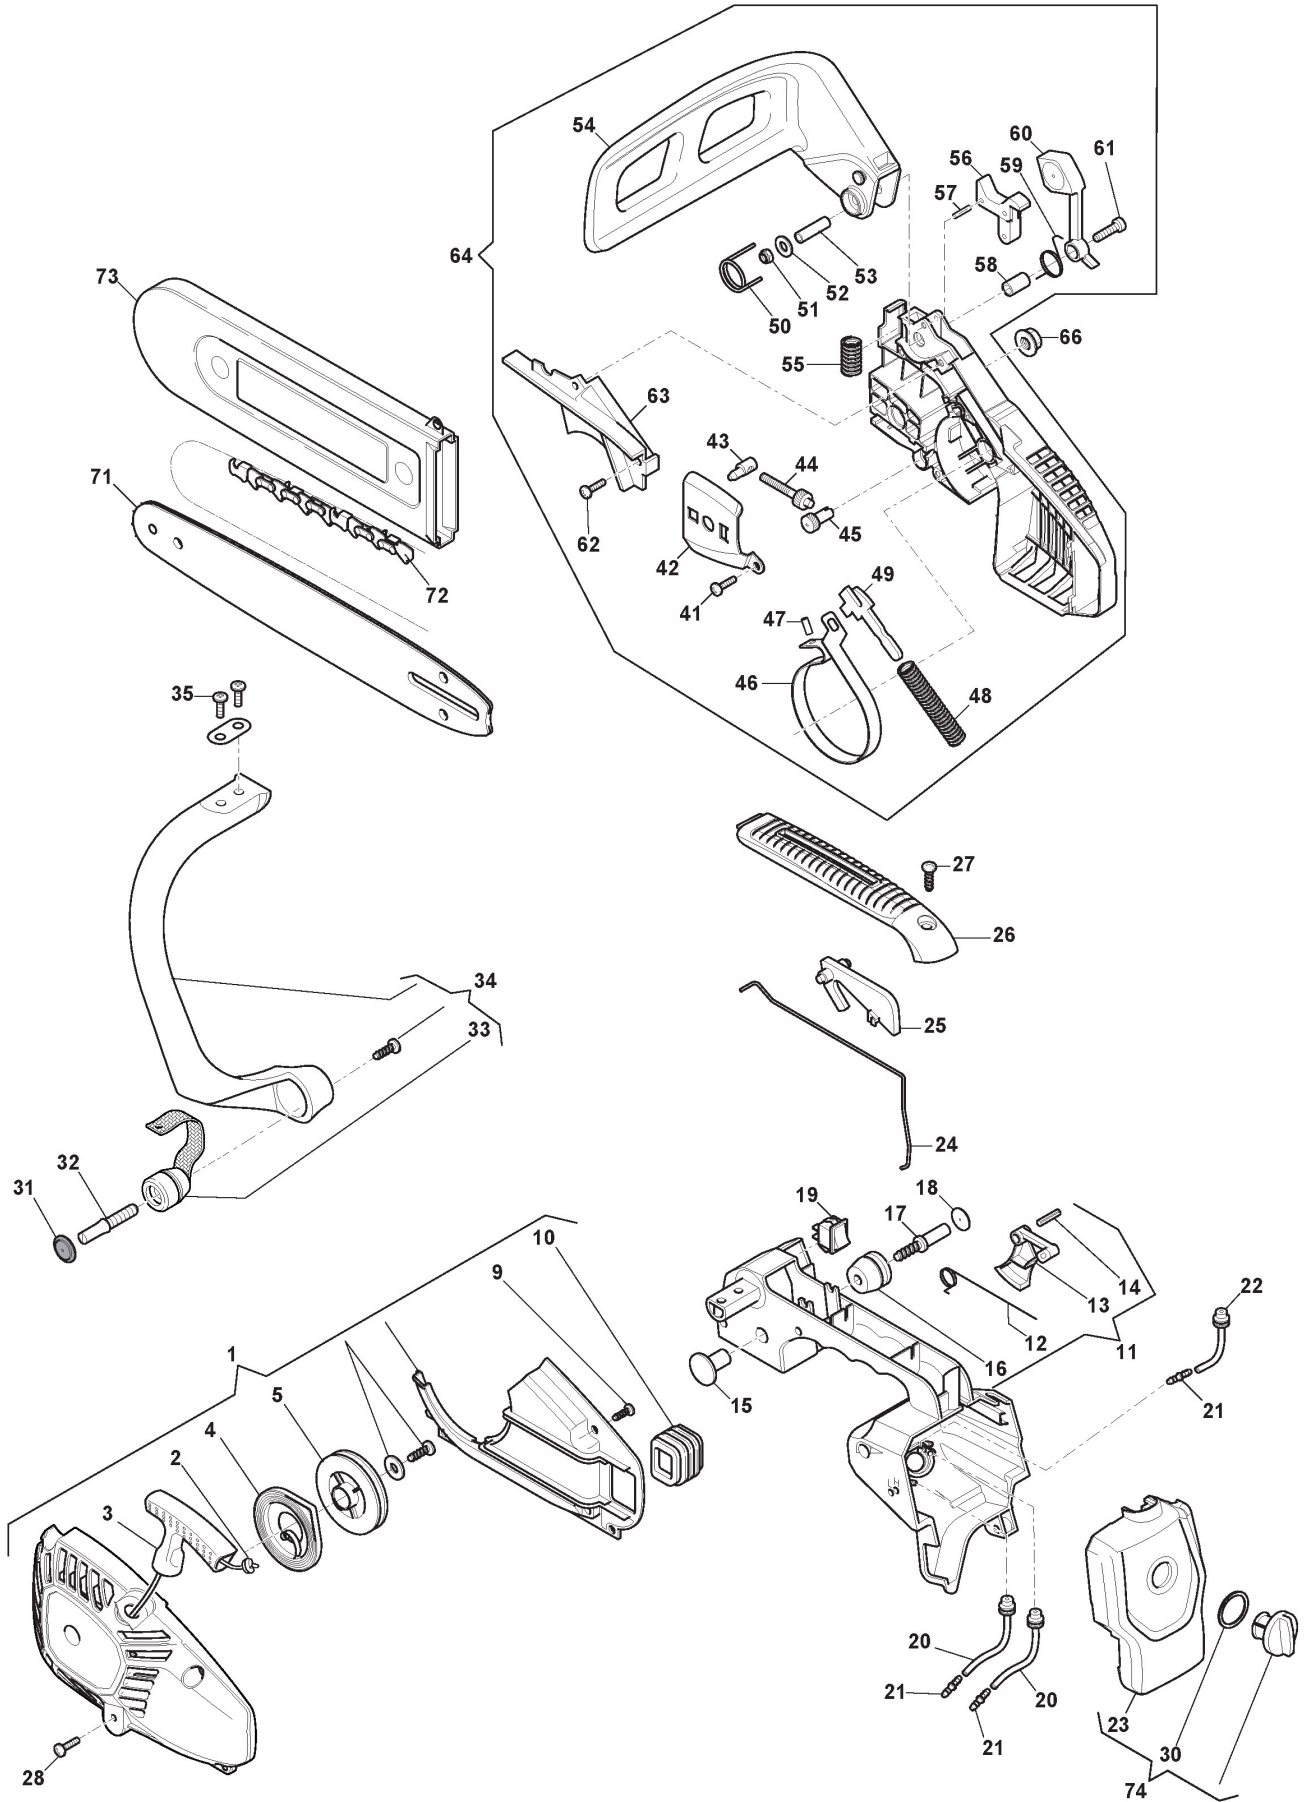

# Engine

Ref.nr.	Qty	Item number	Description	Notes	From	Up to
57	2	118804552/0	Cap Assy, Black			
58	1	118804231/0	Primer			
59	1	123867019/0	Pipe			
60	1	123650004/0	Grommet			
61	1	183520007/0	Fuel Pickup Assy			
62	1	118801532/0	Pipe			
63	2	123878082/0	Screw			
64	1	118805231/0	Upper Cover, Grey			
65	1	123600072/0	Guard			
66	1	123202007/0	Chain Guard			
67	1	123878093/0	Screw			
71	1	123600073/0	Gasket			
72	1	123652506/0	Washer			
73	1	123867020/0	Pipe			
74	1	183594508/0	Oil Pump Assy			
75	1	123878083/0	Screw			
76	1	123867024/0	Pipe			
77	2	123878084/0	Screw			
78	1	123109577/0	Cover Pump			
79	2	123878080/0	Screw			
80	1	123235009/0	Needle Bearing			
81	1	123050007/0	Clutch Drum Assy	10"- 3/8		
82	1	123657011/0	Sprocket Washer			
83	1	183215008/0	Clutch Ass.Y			
84	1	123311009/0	Plate			
85	1	118800255/0	Pickup Oil			
86	1	118801162/0	Nozzle			
87	1	123275027/0	Shock Absorber			
88	1	123878093/0	Screw			
89	1	123790022/0	Cap, Black			
90	1	123208412/0	Clamp			
91	1	123878080/0	Screw			
92	1	123206852/0	Fair Led			
93	1	123867018/0	Pipe			
94	1	118803594/0	Joint			
95	1	123220013/0	Fuel Pickup Assy			
96	1	123430593/0	Clutch Spring			
97	1	123600074/0	Guard			
98	1	112728524/0	Screw			
99	1	118805206/0	Engine Short Block			
100	1	118804965/0	Base Components Assy	Only in Yellow		