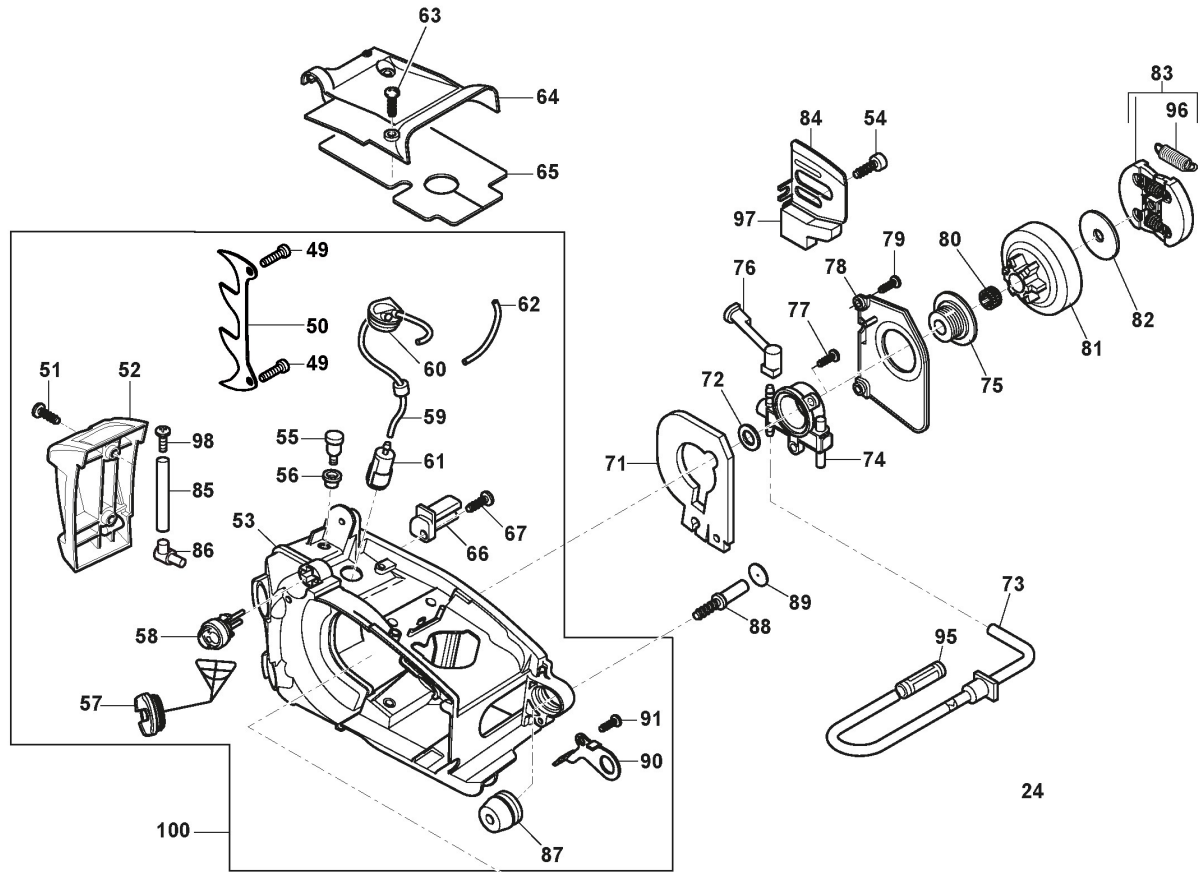

Engine

Ref.nr.	Qty	Item number	Description	Notes	From	Up to
57	2	118804552/0	Cap Assy, Black			
58	1	118804231/0	Primer			
59	1	123867019/0	Pipe			
60	1	123650004/0	Grommet			
61	1	183520007/0	Fuel Pickup Assy			
62	1	118801532/0	Pipe			
63	2	123878082/0	Screw			
64	1	118805231/0	Upper Cover, Grey			
65	1	123600072/0	Guard			
66	1	123202007/0	Chain Guard			
67	1	123878093/0	Screw			
71	1	123600073/0	Gasket			
72	1	123652506/0	Washer			
73	1	123867020/0	Pipe			
74	1	183594508/0	Oil Pump Assy			
75	1	123878083/0	Screw			
76	1	123867024/0	Pipe			
77	2	123878084/0	Screw			
78	1	123109577/0	Cover Pump			
79	2	123878080/0	Screw			
80	1	123235009/0	Needle Bearing			
81	1	123050007/0	Clutch Drum Assy	10"- 3/8		
82	1	123657011/0	Sprocket Washer			
83	1	183215008/0	Clutch Ass.Y			
84	1	123311009/0	Plate			
85	1	118800255/0	Pickup Oil			
86	1	118801162/0	Nozzle			
87	1	123275027/0	Shock Absorber			
88	1	123878093/0	Screw			
89	1	123790022/0	Cap, Black			
90	1	123208412/0	Clamp			
91	1	123878080/0	Screw			
92	1	123206852/0	Fair Led			
93	1	123867018/0	Pipe			
94	1	118803594/0	Joint			
95	1	123220013/0	Fuel Pickup Assy			
96	1	123430593/0	Clutch Spring			
97	1	123600074/0	Guard			
98	1	112728524/0	Screw			
99	1	118805206/0	Engine Short Block			
100	1	118804965/0	Base Components Assy	Only in Yellow