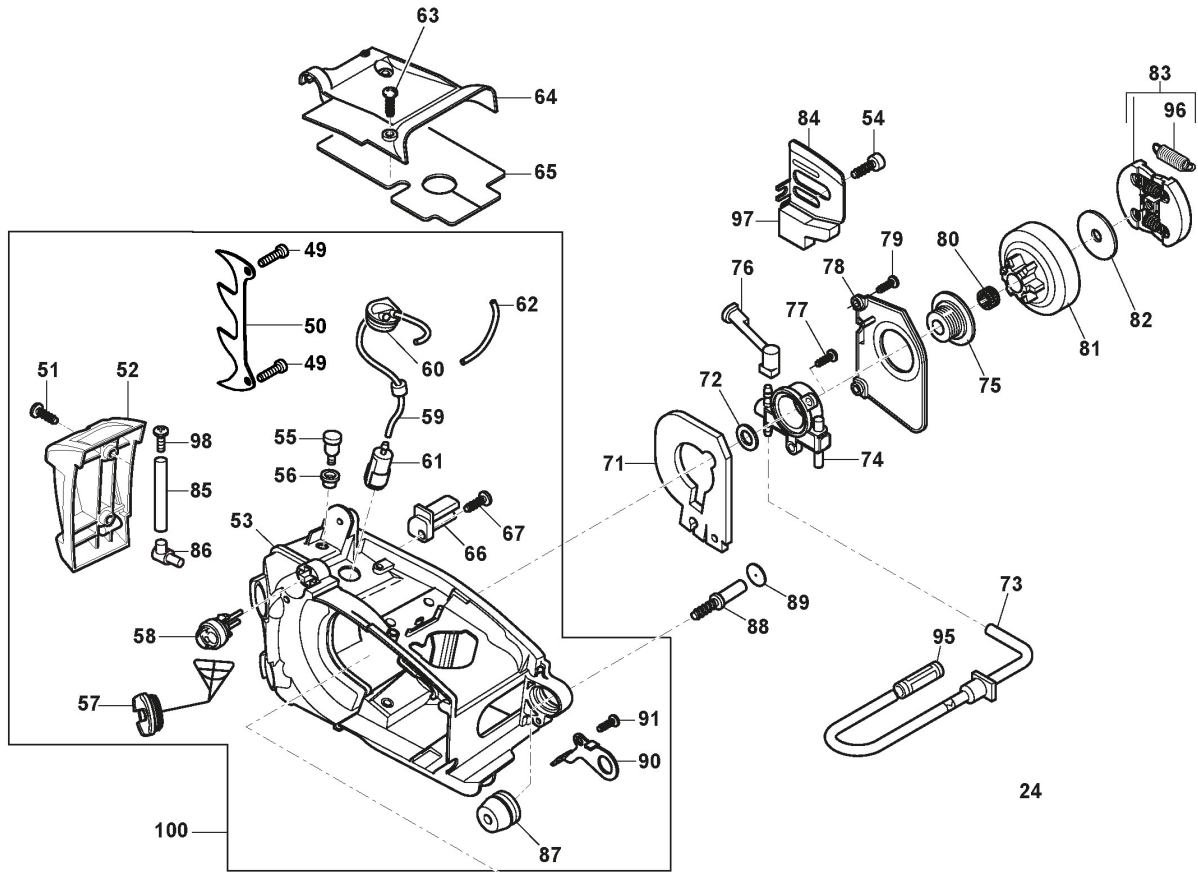

Engine

Ref.nr.	Qty	Item number	Description	Notes	From	Up to
1	1	123120008/0	Nut			
2	1	118805205/0	Flywheel Ass.Y			
7	1	119035162/0	Seal Ring			
8	2	114215219/0	Ball Bearing			
9	1	118800959/0	Key			
10	1	123020030/0	Crankshaft			
11	2	123652505/0	Washer			
12	1	123235008/0	Needle Bearing			
13	1	123590012/0	Piston			
14	1	123760006/0	Piston Pin			
15	2	123202006/0	Circlip			
16	1	123204014/0	Piston Ring			
17	1	118802730/0	Cylinder Assy			
18	1	123082006/0	Stabilizer			
19	4	123878076/0	Screw			
20	1	119035163/0	Seal Ring			
21	4	123878081/0	Screw			
22	1	123280067/0	Muffler Gasket			
23	1	118802733/0	Muffler			
24	1	118804648/0	Muffler Cover			
25	2	123878078/0	Screw			
26	1	6995210	Earth Cable			
27	1	6995227	Stop Wire			
28	2	123878079/0	Screw			
29	1	118805204/0	Electronic Coil			
30	1	6995022	Spark Plug Spring			
31	1	6995066	Spark Plug Cover			
32	2	123160063/0	Spacer			
33	1	3210024	Spark Plug			
34	1	123073516/0	Intake Manifold Assy			
35	2	123878077/0	Screw			
36	1	118801153/0	Sponge Gasket			
37	1	123054034/0	Carburetor			
38	1	123275025/0	Grommet Air-Lever			
39	1	123315093/0	Air Lever, Black			
40	1	118801588/0	Air Cleaner Base			
41	1	123543002/0	Plate			
42	2	123878086/0	Screw			
43	1	123220014/0	Air Filter			
44	1	118801589/0	Cleaner Cover			
49	2	123878122/0	Screw			
50	1	118550596/0	Spike			
51	2	123878008/0	Screw			
52	1	118801598/0	Front Cover, Black			
53	1	118802270/0	Crankcase Ass.Y	Black		
54	2	6995187	Screw			
55	1	183875003/0	Breather Valve Assy			
56	1	123275024/0	Grommet