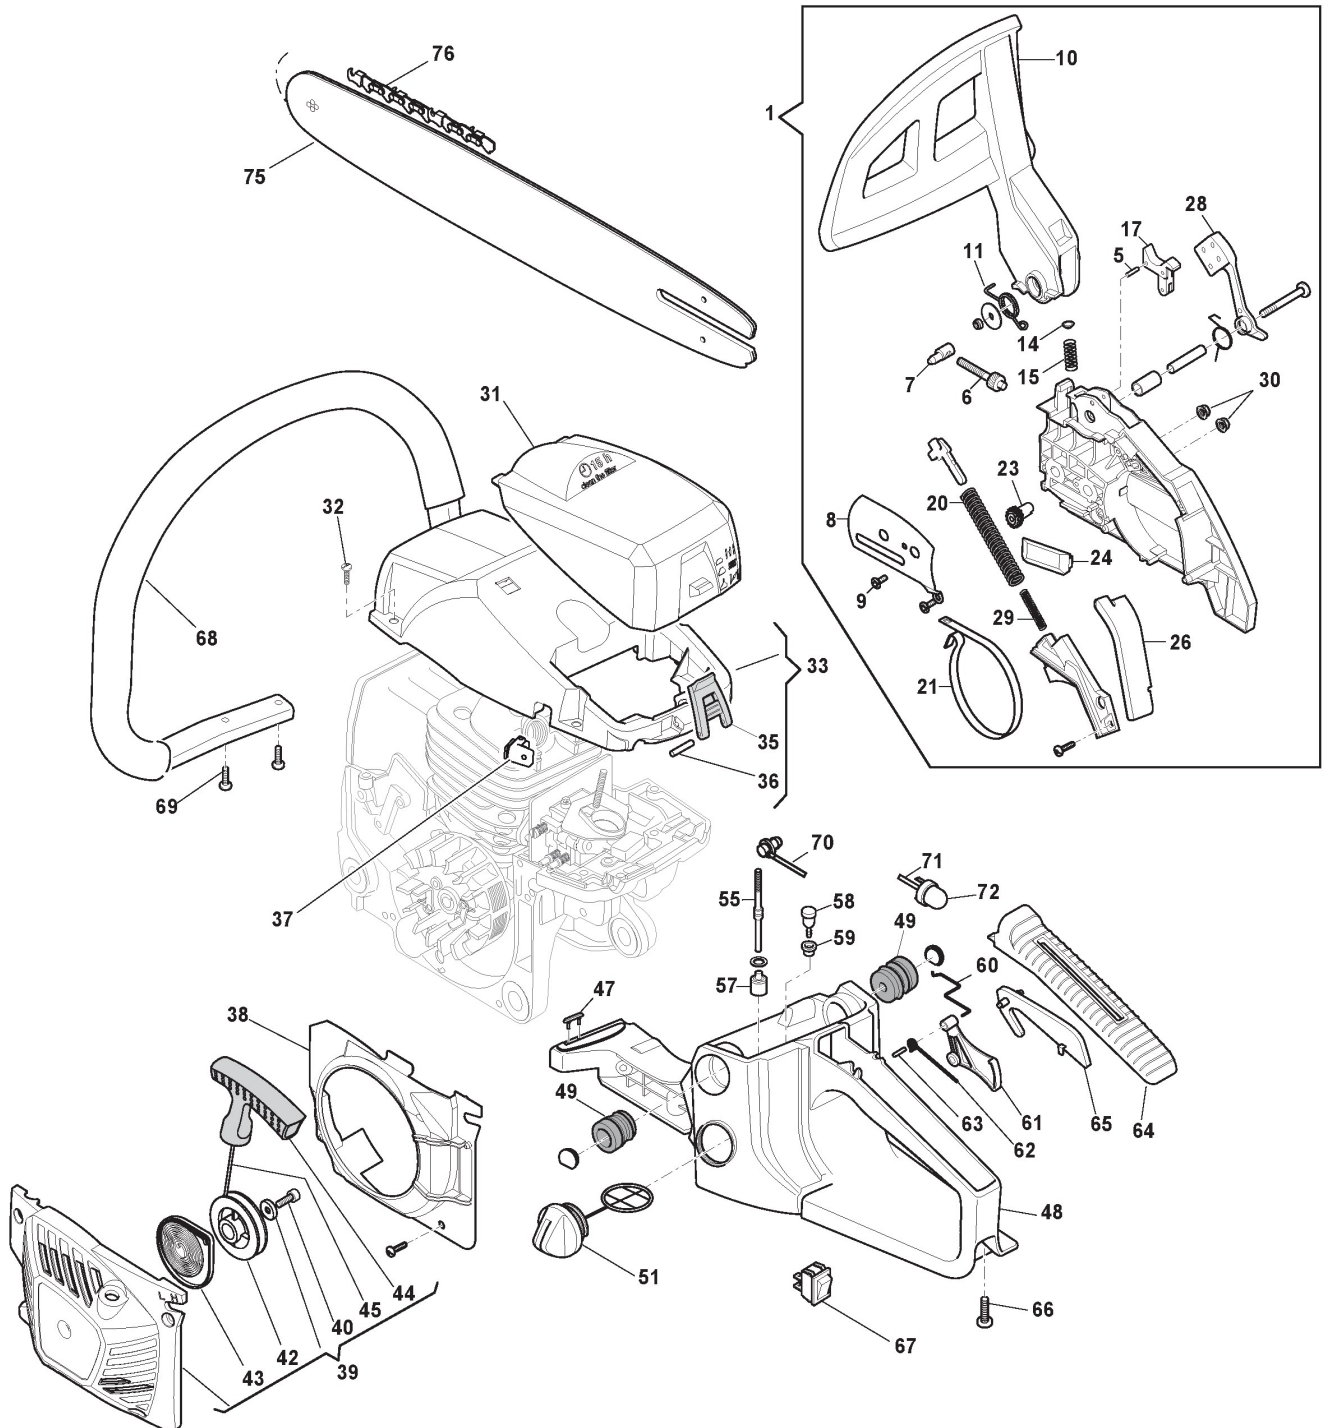

Engine

Ref.nr.	Qty	Item number	Description	Notes	From	Up to
49	1	118550565/0	Clutch Drum Assy			
50	1	118550566/0	Sprocket 325"	For chain pitch .325"		
51	1	118550567/0	Worm			
52	1	118800226/0	Oil Pump Cap			
53	1	118550568/0	Seal Ring			
54	2	3112030	Ball Bearing			
55	1	118800227/0	Grommet			
56	1	118800228/0	Grommet Air-Lever			
57	1	118801155/0	Choke Lever			
58	1	118800230/0	Plate			
59	3	118550569/0	Shock Absorber			
60	1	118800231/0	Intake Manifold Assy			
61	1	118800232/0	Guard			
62	1	118550570/0	Plate			
63	1	118550571/0	Tube Flange			
64	1	118550572/0	Carburetor			
65	1	118550573/0	Intake Manifold Assy			
66	1	118801156/0	Knob			
67	1	118550574/0	Air Filter			
68	1	118801157/0	Screw			
69	1	118800277/0	Grommet			
70	2	2135180	Screw			
71	1	118800272/0	Crank Case			
72	1	118800225/0	Case Dustcover			
73	3	118801158/0	Pin			
74	1	118801159/0	Earth Cable			
75	1	118801160/0	Cap			
76	1	118800273/0	Plate			
77	5	2135030	Screw			
78	1	118800276/0	Plate			
79	2	123657017/0	Washer			
80	2	2135180	Screw			
81	4	2135180	Screw			
82	1	118550577/0	Flywheel Ass.Y			
83	1	112154220/0	Nut			
84	1	118800762/0	Oil Tank Cap			
85	2	2135180	Screw			
88	1	118801161/0	Tube			
89	1	118801162/0	Nozzle			
90	1	118800274/0	Crank Case			
91	1	112610002/0	Snap Ring			
92	1	118550578/0	Seal Ring			
93	1	118550579/0	Electronic Coil			
94	1	118801163/0	Stop Wire			
95	1	118801164/0	Guard			
96	2	118801165/0	Cap			
97	1	118550581/0	Crankcase Gasket			
98	1	118800275/0	Bar Plate			