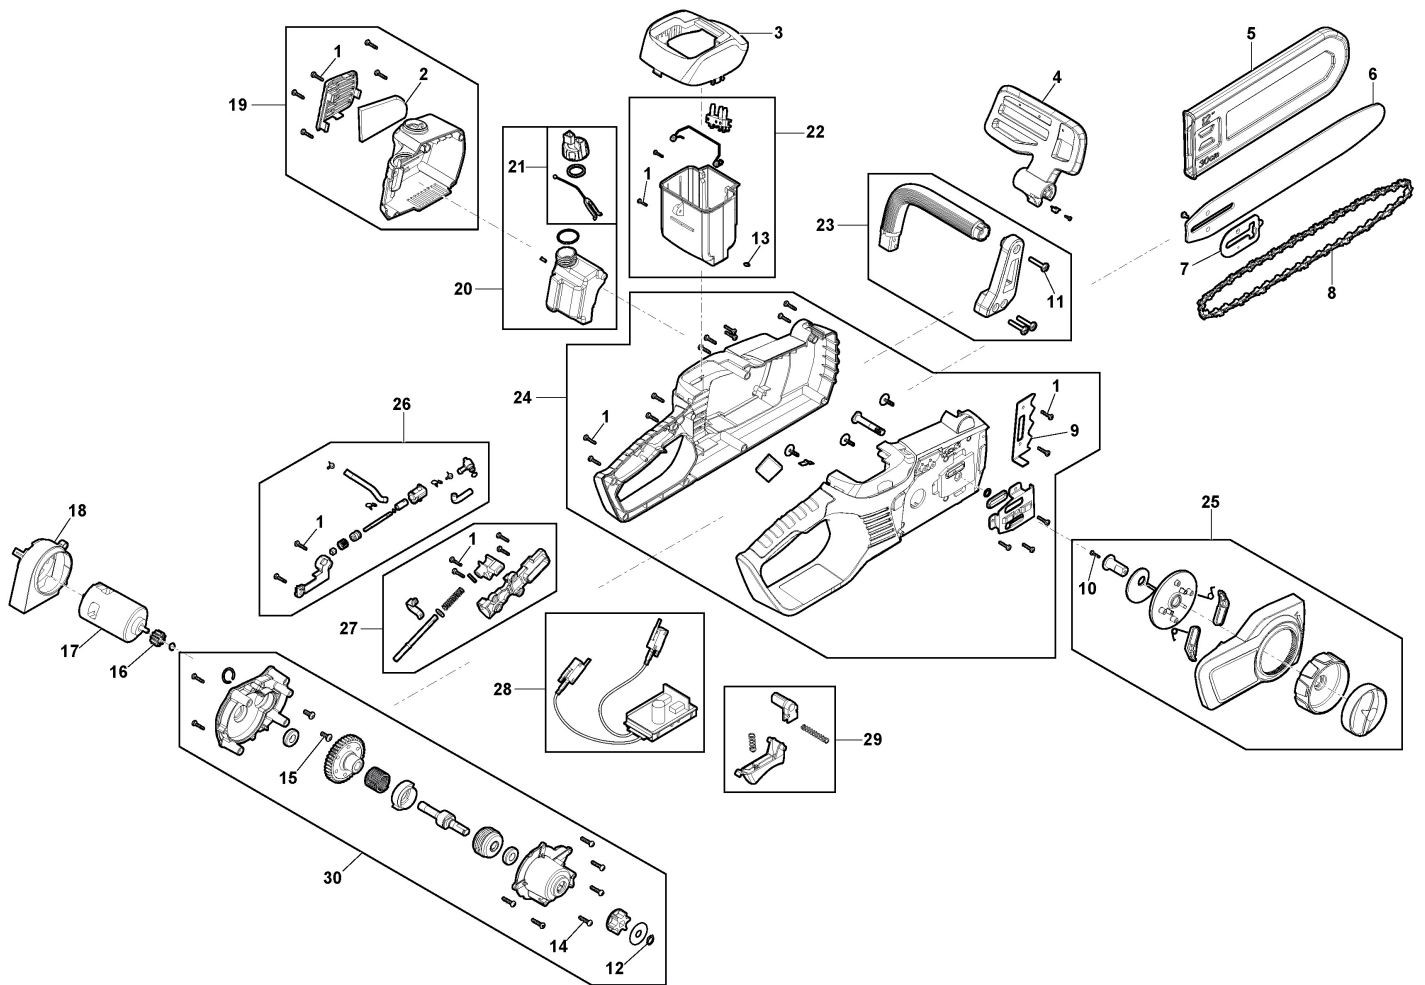

ALPINA

ACS 40 Li (12") (2020)

273040004/A20

Spare parts list Reservdelar Repuestos Ersatzteile Pièces détachées Reserve onderdelen Catalogo ricambi

- Use ST. S.p.A. Genuine Spare Parts specified in the parts list for repair and/or replacement.
- The contents described in the parts list may change due to improvement.
- The drawings of the spare parts are only indicative And might Not represent the part in question exactly.
- The indications "right" - "left" - "front" - "rear" refer to the position of the operator when using the machine.
- When placing orders of parts for repair And/Or replacement, make sure that the illustrated parts list Is the one applying to the machine's year of manufacture, as shown on the identification plate attached to the machine.

Battery Chainsaw

Ref.nr.	Qty	Item number	Description	Notes	From	Up to
1	30	112728099/1	Screw			
2	1	118810916/0	Dust Cover			
3	1	118810917/0	Battery Housing Cover			
4	1	118810918/0	Front Handle Guard			
5	1	4181297	Chain Cover 14inch			
6	1	1519-9100-01	Bar 12inch (3/8-0.050) Ggp			
7	1	118810919/0	Tensioner Cover Plate			
8	1	1519-9112-02	Chain 12"-3/8"-0,050"-45E			
9	1	118810920/0	Spiked Bumper			
10	1	112728523/0	Screw			
11	3	112727812/0	Screw			
12	1	112608500/0	Seeger			
13	1	2312010	Flat washer			
14	6	112726389/0	Screw			
15	2	112727790/0	Screw			
16	1	118810921/0	Motor Shaft Pinion			
17	1	118810922/0	Electric Motor			
18	1	118810923/0	Motor Air Conveyor			
19	1	118810944/0	Motor Cover Kit			
20	1	118810945/0	Oil Tank Assy			
21	1	118810946/0	Oil Tank Cap Assy			
22	1	118810943/0	Battery Housing Assy			
23	1	118810947/0	Front Handle Kit			
24	1	118810948/0	Housing Assy			
25	1	118810949/0	Chain Tensioner Assy			
26	1	118810950/0	Oil Pump Assy			
27	1	118810951/0	Brake System Kit			
28	1	118810952/0	PCB and Electronic Parts Assy			
29	1	118810953/0	Levers Kit			
30	1	118810954/0	Motor and Gears Assy			